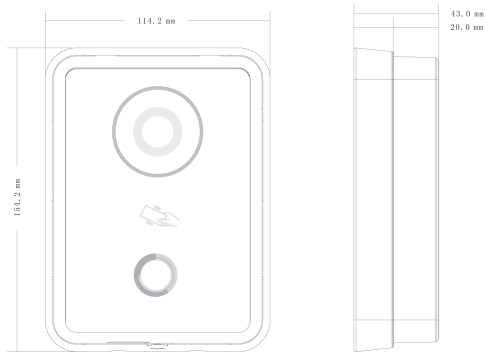

Interface

Door Control	2(1 relay out for main lock, 1 extended by access control module)
Alarm In	2(1ch unlock button, 1ch feedback)
RS485	1

Network

Ethernet	10M/100Mbps Self-adaptive
----------	---------------------------

Network Protocol	TCP/IP
------------------	--------

General

Ingress Protection	IP65
Tamper Switch	1
Installation	Surface
Material	Tempered Glass
Power	DC 12V
Power Consumption	Standby ≤1W, Work ≤10W
Working Temperature	-30°C~+60°C
Relative Humidity	10%~90%RH
Dimensions	154.2mm×114.2mm×43.0mm
Weight	0.6Kg

Dimensions

View Area

Application