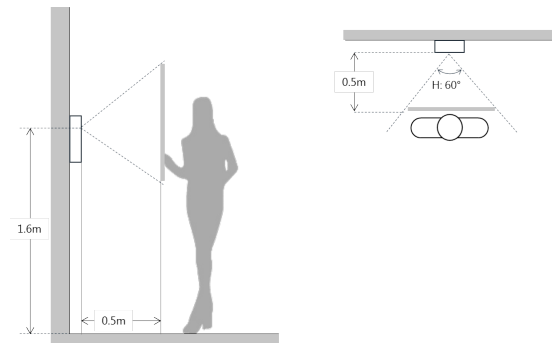

Network Protocol	TCP/IP
------------------	--------

General

Ingress Protection	IP65
Tamper Switch	1
Installation	Surface
Material	Tempered Glass
Power	DC 12V
Power Consumption	Standby ≤1W, Work ≤10W
Working Temperature	-30°C~+60°C
Relative Humidity	10%~90%RH
Dimensions	154.2mm×114.2mm×43.0mm
Weight	0.6Kg

Dimensions

View Area

Application